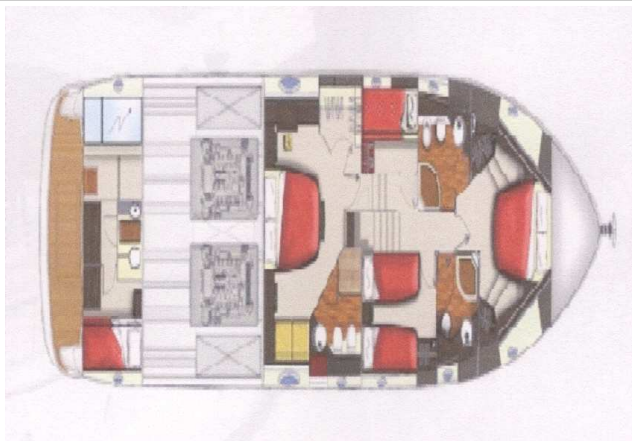

Vanessa

SPECIFICATIONS

Length 20.51 mt
Beam 5.31 mt
Draft 0.95
Fresh water capacity 1000 lt
Fuel capacity 3500 lt
Engines 2 x 1224 HP Diesel
Year 2006

ACCOMMODATION

The night area offers a spacious Owner's cabin with refined interior decoration. VIP cabin with double bed; twin cabin with separate beds, cared in each details. The yacht has got 3 bathrooms. Separated crew quarter for 2.

EQUIPMENT

Several equipments on board: plasma tv 15" in all cabins, plasma tv 26" in saloon, satellite antenna Trak vision G6, dvd, safe in the Owner's cabin, washing machine, dishwasher, microwave oven, 4 burners stove, icemaker, fridge, freezer, air conditioning in all cabins and saloon, zodiac dinghy 3,50 mt with honda engine 4t 15 hp, Kohler generators 19 Kw and 13 Kw.

Saloon

Galley

Dining area

Cabin

Layout

This document is not contractual. All specifications are given in good faith and offered for informational purposes only. The publisher and company does not warrant or assume any legal liability or responsibility for the accuracy, completeness, or usefulness of any information and/or images displayed. Yacht inventory, specifications and charter prices are subject to change without prior notice. None of the text and/or images used in this brochure maybe reproduced without written consent from the publisher