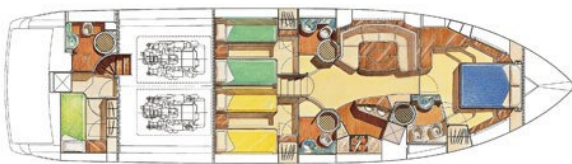

EQUIPMENT

Refrigerator/freezer with a total capacity of 300 litres, microwave oven.
· Liquid Crystal TV in saloon with DVD and Sky, central stereo system, flat screen Tv in each cabin with DVD and Sky. Tender with outboard engine, air conditioning and heating throughout, stereo, DVD and Sky in saloon and in all cabins, generator, watermaker, complete linen, washing machine, dryer, dishwasher, complete galley.

WATER SPORTS

Tender with 15 hp outboard engine.

cabins: one spacious double bedded owner's cabin and two twins with separate berths for guests; the aft cabin is used by the crew. The owner's area is superbly appointed and complete with many conveniences, such as a generously sized wardrobe and direct access to the bathroom area. Each cabin has its own bathroom with separate shower and TV, included the crew cabin.

Side View

External view

Saloon

Galley

Cabin

Cabin

Layout

This document is not contractual. All specifications are given in good faith and offered for informational purposes only. The publisher and company does not warrant or assume any legal liability or responsibility for the accuracy, completeness, or usefulness of any information and/or images displayed. Yacht inventory, specifications and charter prices are subject to change without prior notice. None of the text and/or images used in this brochure maybe reproduced without written consent from the publisher